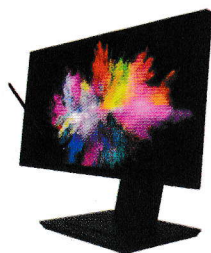

KONICA MINOLTA

Giving Shape to Ideas

RETHINK COLLABORATION

9. 6.30

innex cube

!deao hub

Unleash Your Creativity

innex connect

innex C570

innex cube

Revolutionary. Intelligent.

When meeting face to face, we can look directly at each other at eye level. As we enter a new era of hybrid work with accelerated usage of video meetings, the current video conference equipment has not yet caught up.

- Meet virtually at an **eye-level**, front-facing position.
- Produce the **360° panoramic** view with minimal distortion.
- Create an immersive video experience with **AI-powered facial tracking**
- Adjust **video layouts** based on different types of meeting purposes.
- **Capture your voice** clearly from the center of the table.
- Simply as to **plug-and-play** for your laptop.
- Completely **hassle-free control** - no software, no app required.

Being able to show your content, and illustrate your ideas digitally by drawing and writing is the key to make collaboration more productive.

- Transform your PC into a **giant touch screen**
- **Visualize ideas** with best-in-class touch and intuitive Ideao Pen.
- Take notes on your document with full **Windows Ink** compatibility.
- Extended port **connectivity** and power charging to your laptop.
- Enjoy all the benefits of a **simple plug of a cable**.