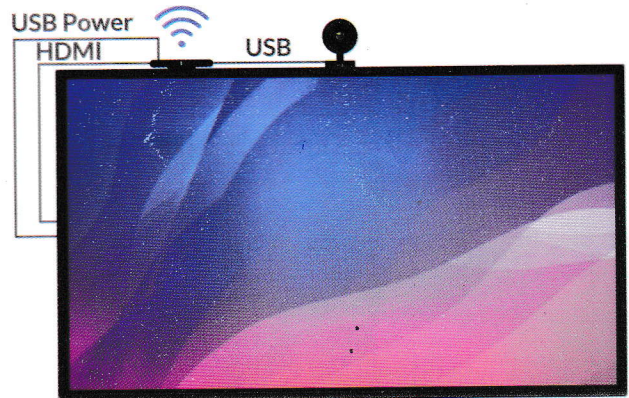

Camera Streaming

Connect your conference camera without having a long cable. Access 1080P video wirelessly right from your seat with ease, and keep your video conference space clutter-free.