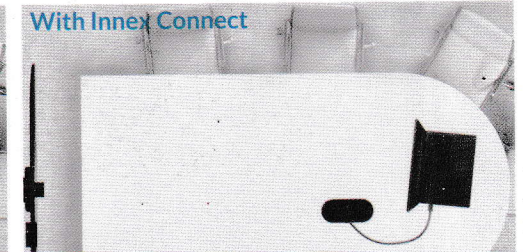

With Innex Connect